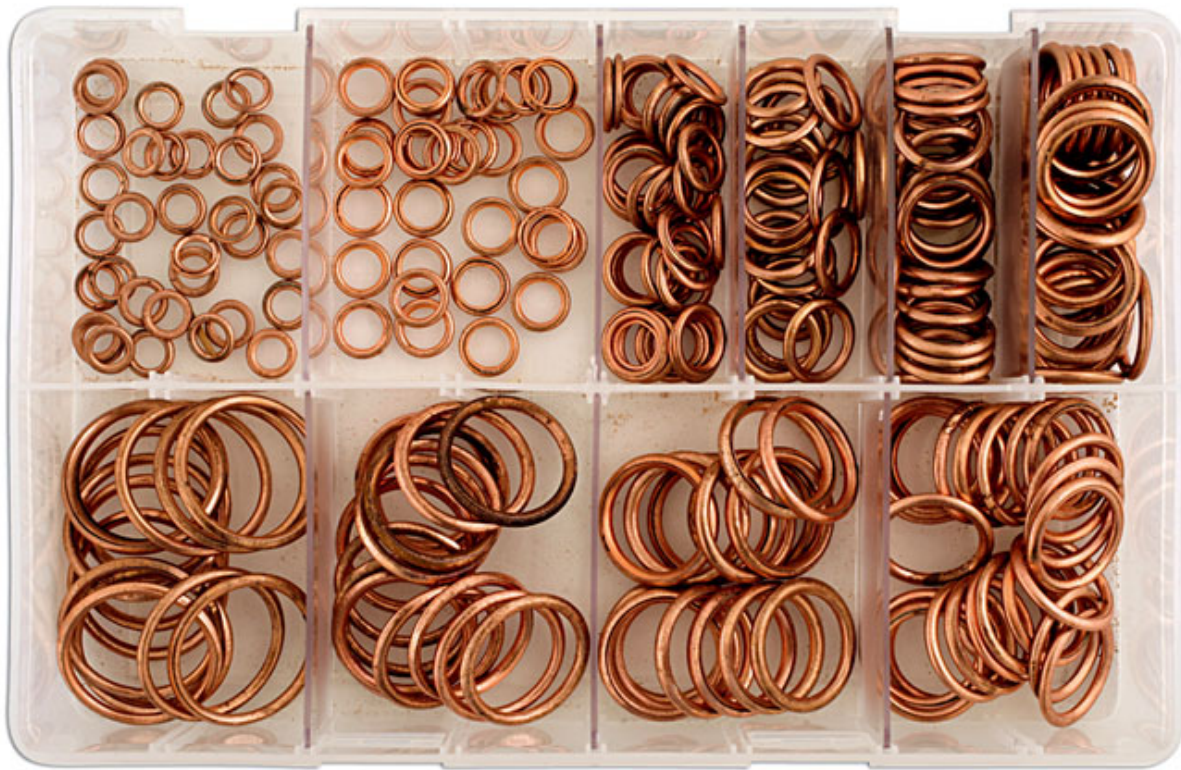

Assorted Compression Washers Box 250pc

Additional Information

- Popular assortment of Copper Compression Washers.
- Metric sizes from 6 x 10 x 1.5mm, 8 x 12 x 1.5mm, 10 x 14 x 1.5mm, 12 x 18 x 2mm, 14 x 20 x 2mm, 16 x 22 x 2mm, 18 x 24 x 2mm, 20 x 26 x 2mm, 22 x 27 x 2mm and 26 x 32 x 2.5mm
- Meets DIN Standard 7603A.
- 250pc pack.
-